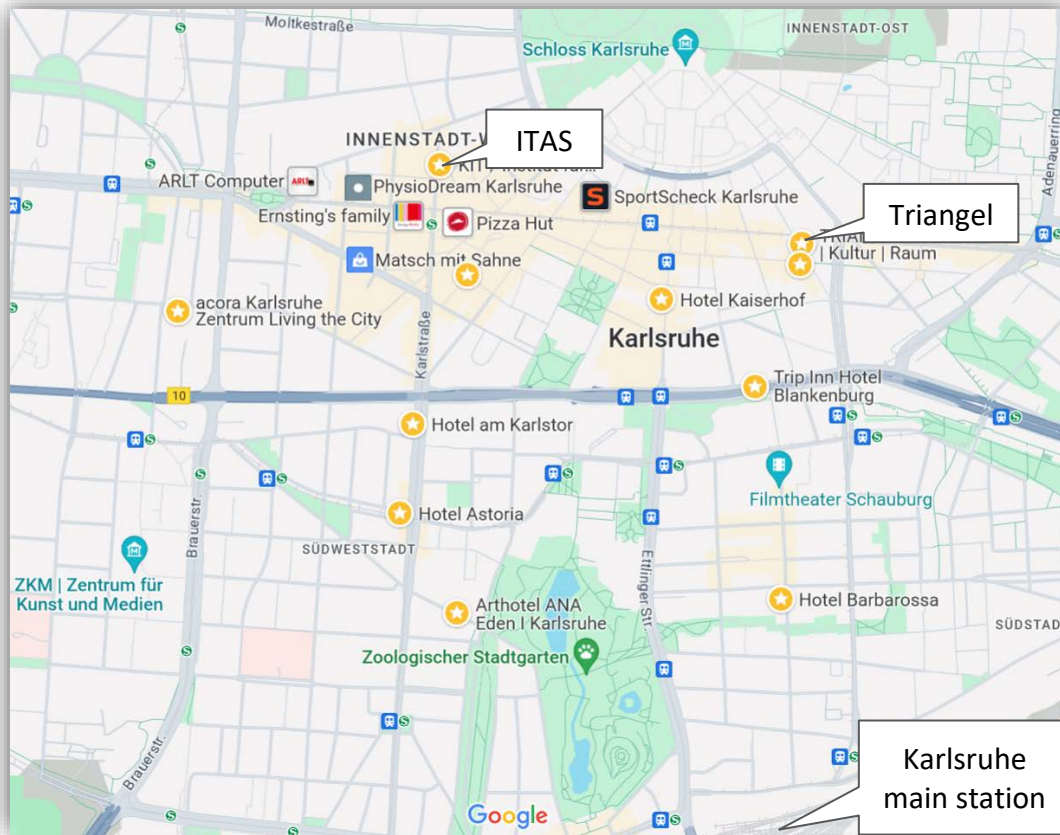

Accommodation options:

Name	Homepage	Approx. Price Night/ p.P.	Walking Distance to ITAS/Triangel
Pension Stadtmitte	https://pensionstadtmitte.de/	60-70 Euro	16 min/4 min
Hotel Barbarossa	https://www.hotel-barbarossa-karlsruhe.de/	60-70 Euro	25 min/25 min
Hotel am Karlstor	https://www.hotel-am-karlstor-karlsruhe.de/	70-80 Euro	11 min/20 min
Trip Inn Hotel Blankenburg	https://hotelblankenburg-karlsruhe.de/	70-80 Euro	17 min/7 min
Alfa Hotel	http://www.alfa-karlsruhe.com/	70- 80 Euro	6 min/15 min
Hotel Astoria	https://www.hotelastoria-karlsruhe.de/de/index.html	70-80 Euro	14 min/20 min
Hotel Acora Karlsruhe	https://www.acora.de/apartment-hotel-karlsruhe	70-80 Euro	15 min/20 min
Arthotel ANA Eden	https://ana-hotels.com/eden-karlsruhe	100-110 Euro	18 min/20 min
Kaiserhof	https://hotelkaiserhof-ka.de	120-140 Euro	13 min/10 min
More hotels see:	https://www.karlsruhe-erleben.de/en/stay-overnight		
Youth Hostel	https://www.jugendherberge.de/en/youth-hostels/karlsruhe/	37 EURO	12 min/20 min